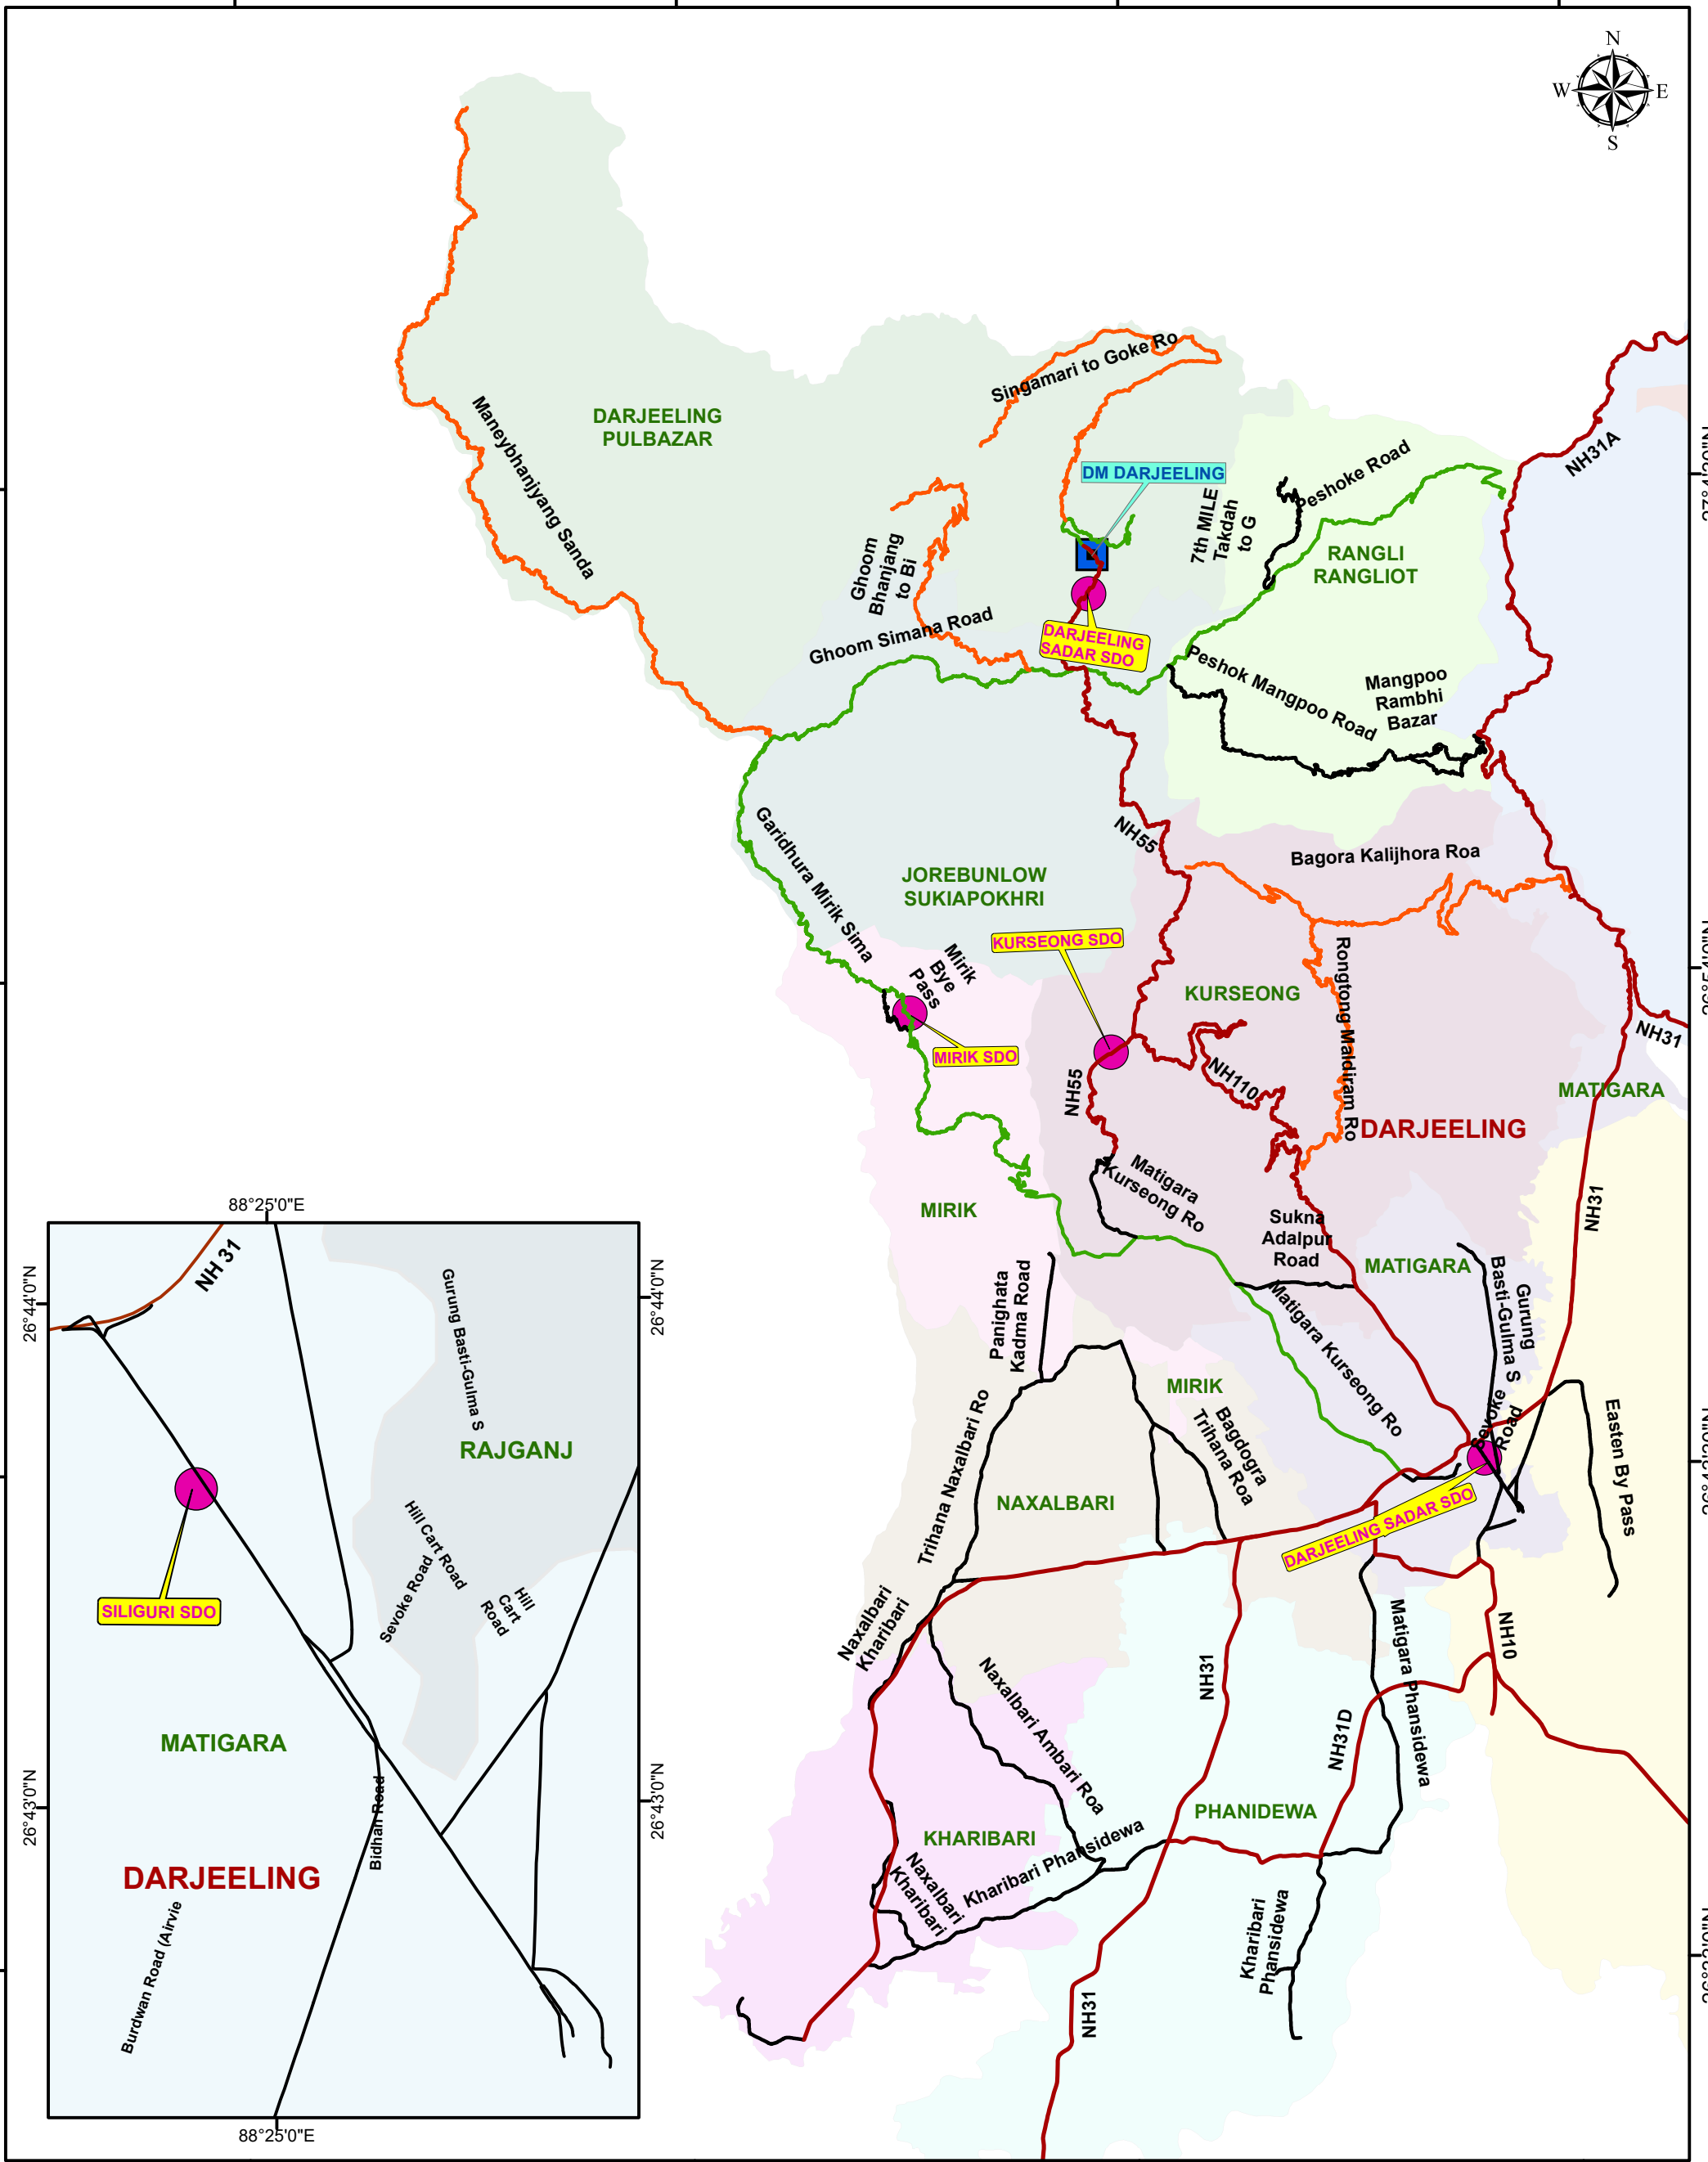

# DARJEELING

87°55'30"E

88°6'0"E

88°16'30"E

88°27'0"E

27°4'30"N

26°54'0"N

26°43'30"N

26°43'0"N

26°33'0"N

27°4'30"N

26°54'0"N

26°43'30"N

26°33'0"N

## LEGEND

	NATIONAL HIGHWAY		SUB-DIVISION OFFICE
	STATE HIGHWAY		DM OFFICE
	MAJOR DISTRICT ROAD		DISTRICT
	RURAL ROAD		

1:50000

Kilometers