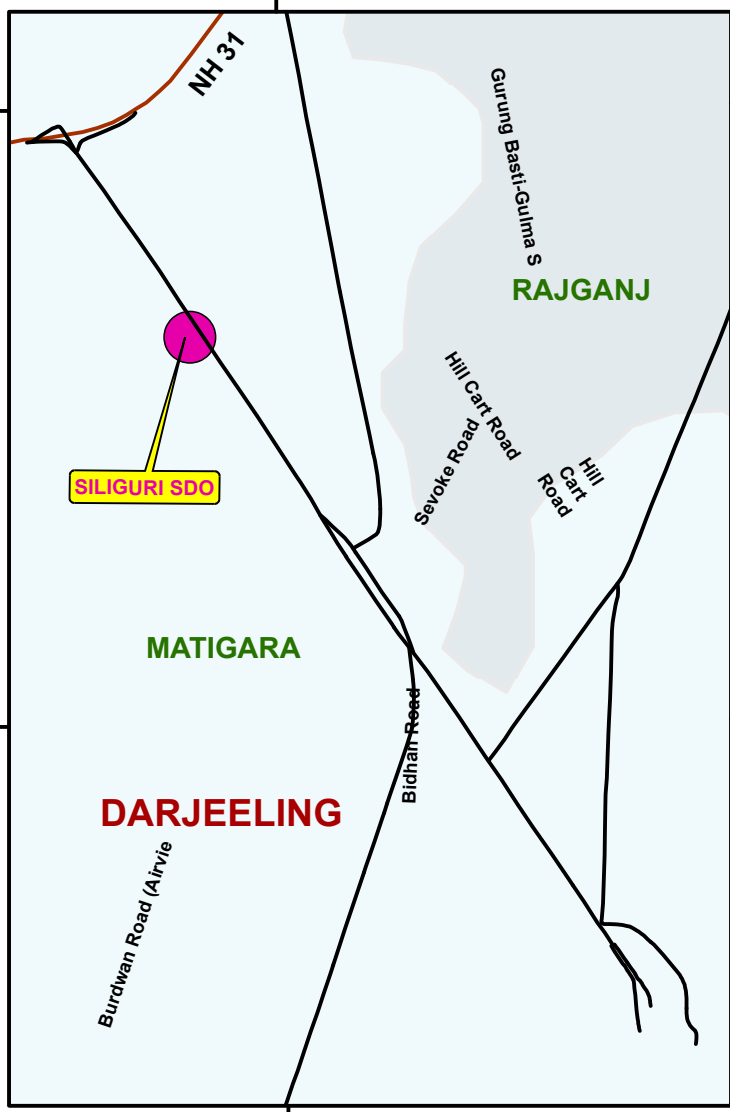

# DARJEELING

87°55'30"E

88°6'0"E

88°16'30"E

88°27'0"E

27°4'30"N

26°54'0"N

26°43'30"N

26°43'0"N

26°33'0"N

27°4'30"N

26°54'0"N

26°43'30"N

26°33'0"N

## LEGEND

	NATIONAL HIGHWAY		SUB-DIVISION OFFICE
	STATE HIGHWAY		DM OFFICE
	MAJOR DISTRICT ROAD		DISTRICT
	RURAL ROAD		

1:50000

Kilometers